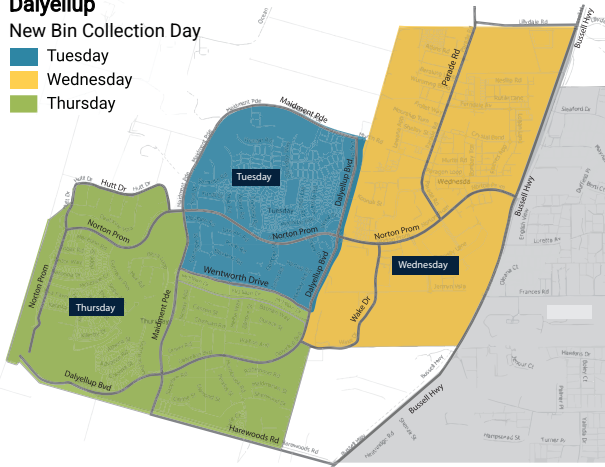

Dalyellup

New Bin Collection Day

- Tuesday
- Wednesday
- Thursday

Bin Days: ↗

- Monday** - Gelorup
- Stratham
- Tuesday** - Dalyellup (Blue)
- Wednesday** - Dalyellup (Yellow)
- Thursday** - Dalyellup (Green)
- Friday** - Boyanup
- North Boyanup
- Capel
- Peppermint Grove Beach

Capel Waste Transfer Station

79 Range Road, Capel

Open: 9.30am - 4.30pm Friday to Tuesday and all public holidays *except Christmas Day and Good Friday*

Closed: Every Wednesday and Thursday

The facility accepts EFTPOS or allocated Tip Passes only for payment.

- General Waste

On YELLOW weeks

- General Waste
- Recyclables

The extra bits:

We ask that you:

- Keep bins clear of fences, trees and cars by at least 1 metre
- Place bins on the verge by 6am on your collection day
- Place bins 0.5 metres apart

JUNE

M	T	W	T	F	S	S
	1	2	3	4	5	6
7	8	9	10	11	12	13
14	15	16	17	18	19	20
21	22	23	24	25	26	27
28	29	30				

Note: 25 December 2026 & 26 March 2027 bins will be emptied the next day