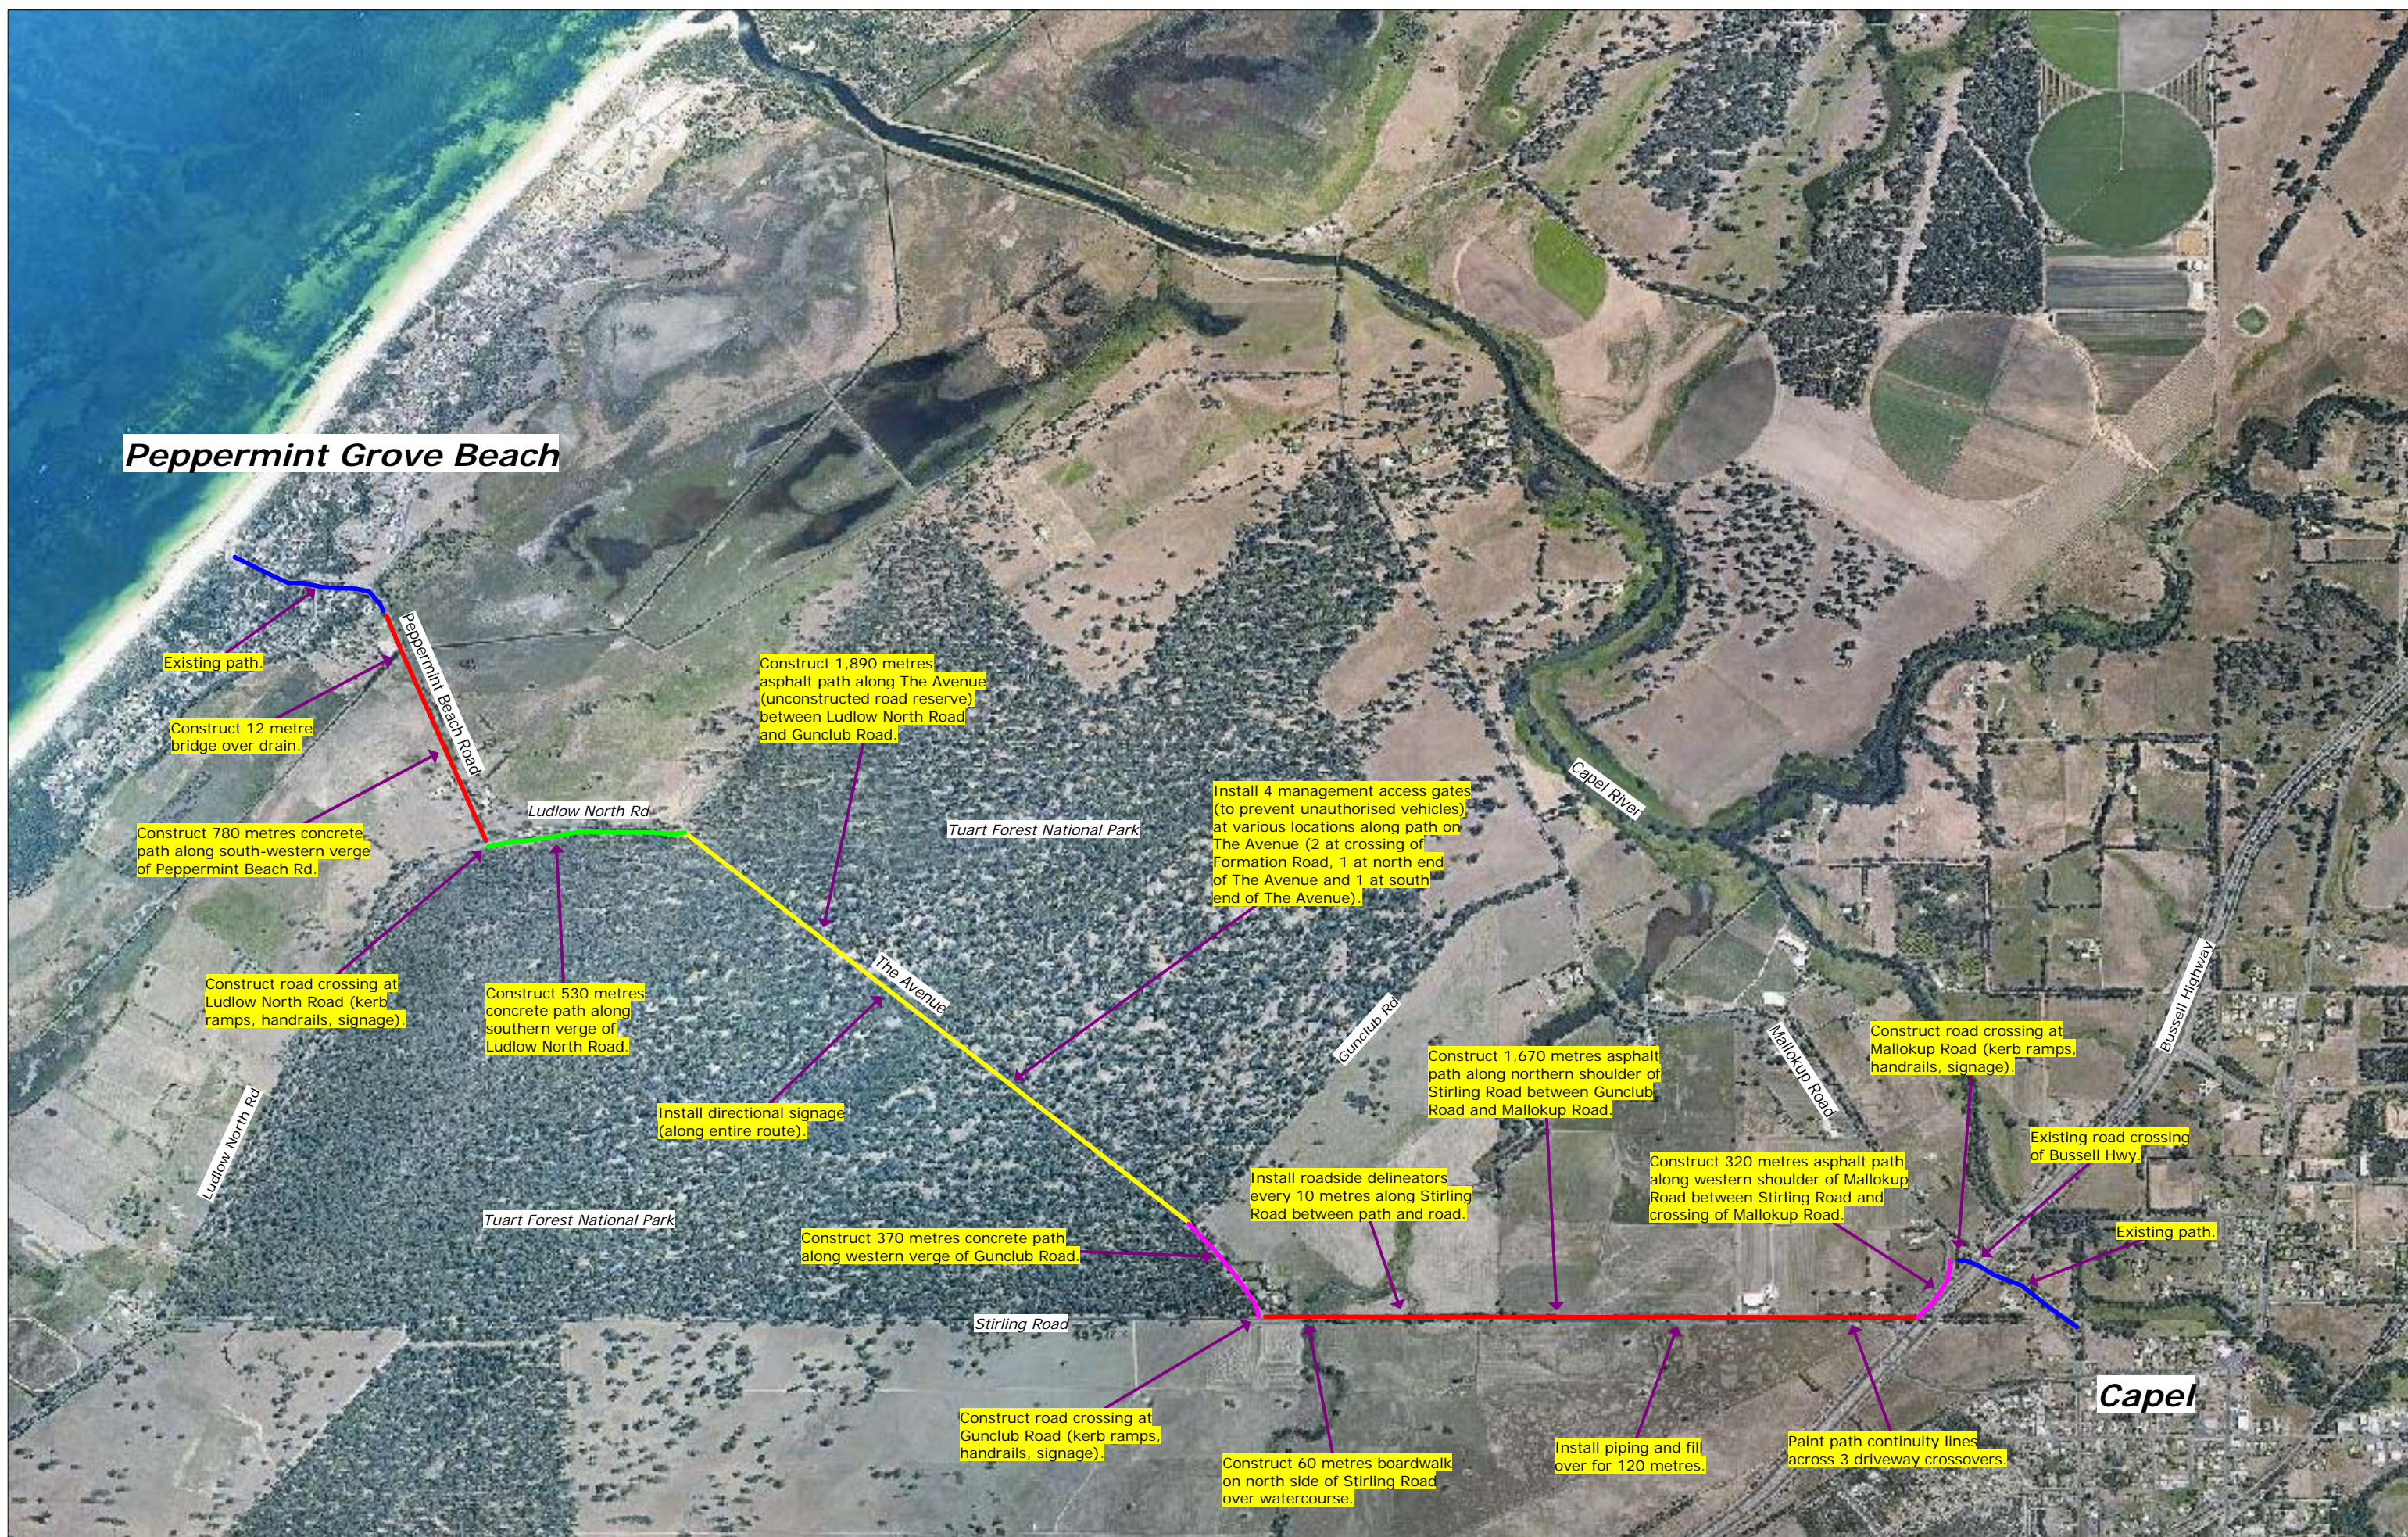

Peppermint Grove Beach

TRANSPAN PTY LTD
Planning and Design

February 2009

Shire of Capel Trails Master Plan

Plan 4:
Peppermint Grove Beach to Capel